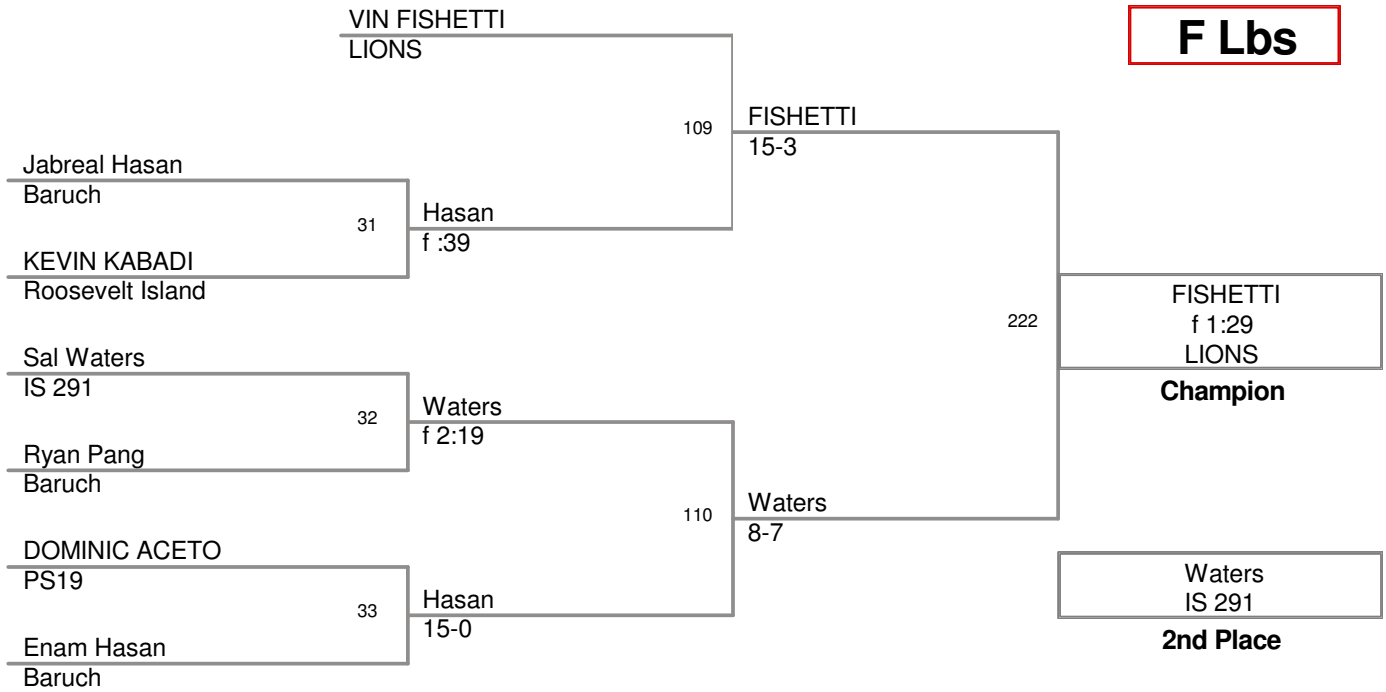

Justin Jiminez
Baruch

Champion

JOHN NOVELLI
PS19

2nd Place

BRANDON
DARABASIE
Roosevelt Island

3rd Place

B Lbs

C Lbs

NYC_Middle Div.

D Lbs

E Lbs

F Lbs

NYC_Middle Div.

G Lbs

H Lbs

J Lbs