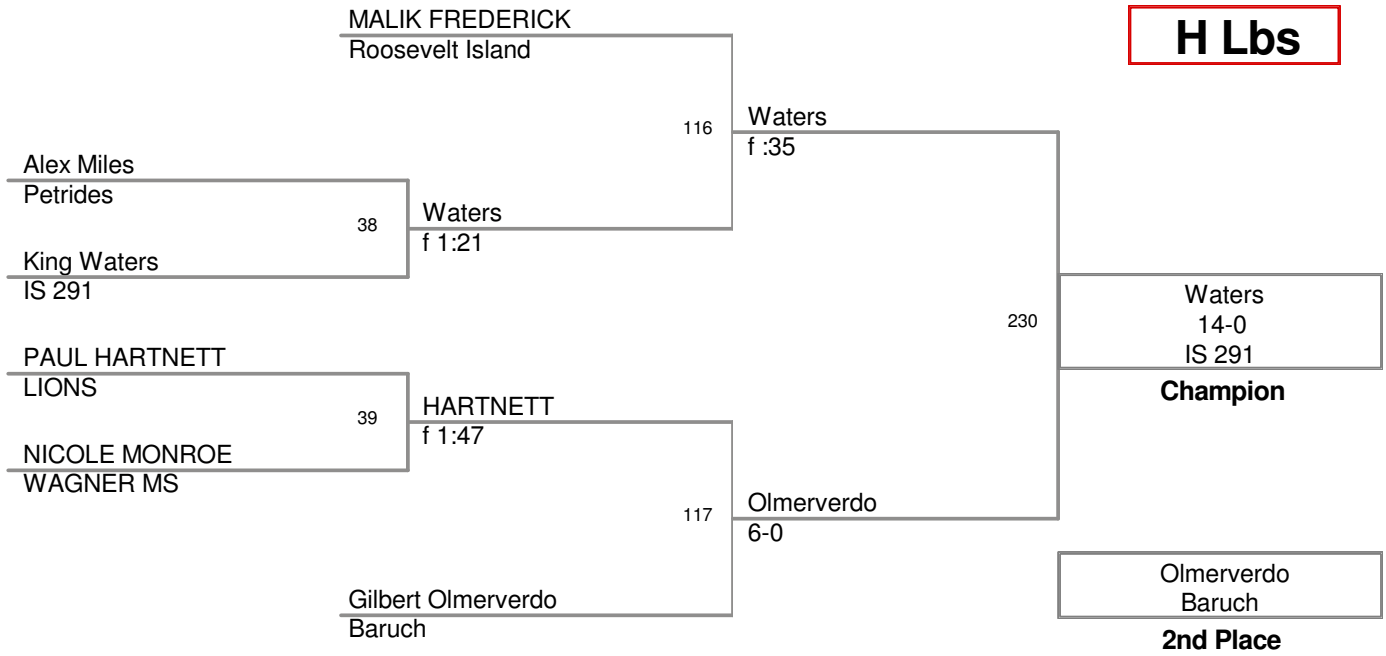

Justin Jiminez
Baruch

Champion

JOHN NOVELLI
PS19

2nd Place

BRANDON
DARABASIE
Roosevelt Island

3rd Place

B Lbs

C Lbs

NYC_Middle Div.

D Lbs

E Lbs

F Lbs

NYC_Middle Div.

G Lbs

H Lbs

J Lbs