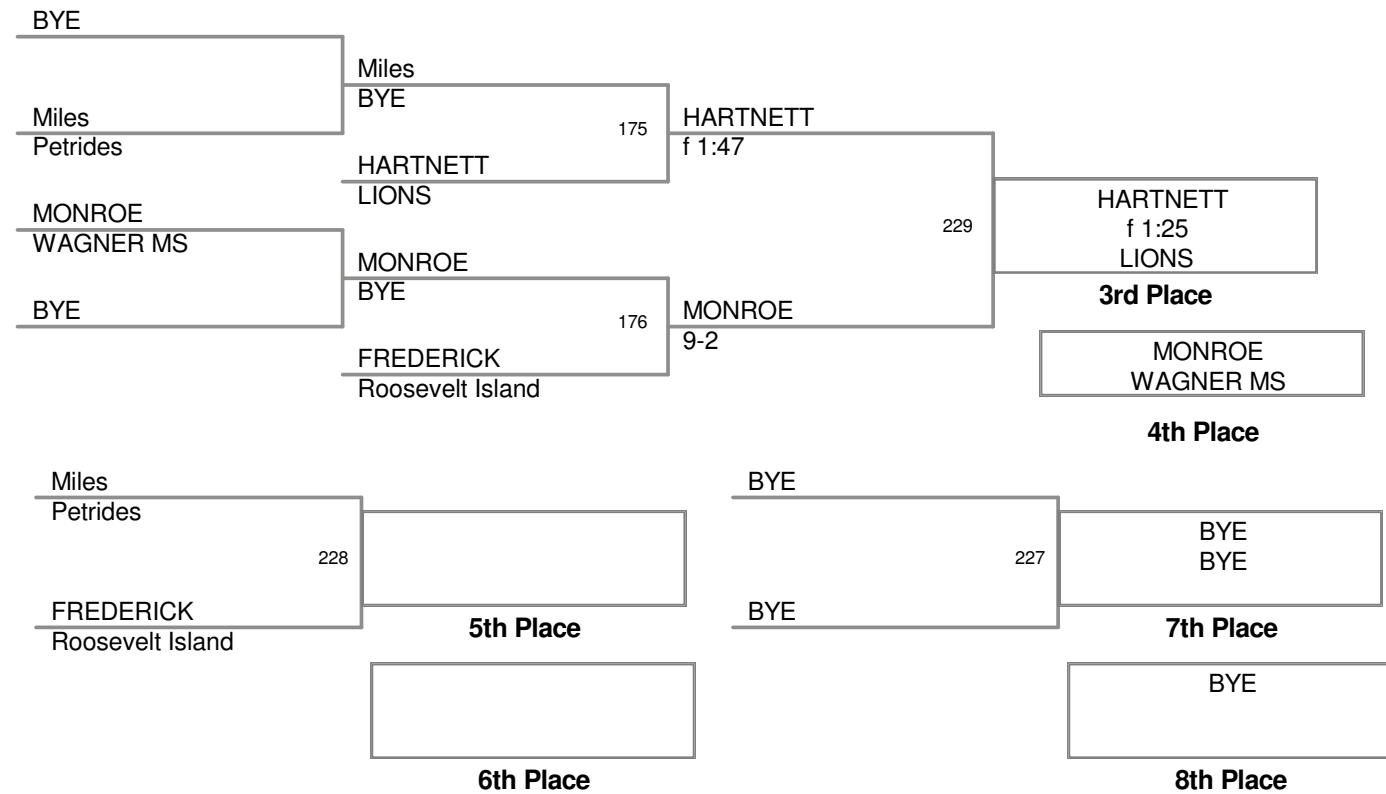

Justin Jiminez
Baruch

Champion

JOHN NOVELLI
PS19

2nd Place

BRANDON
DARABASIE
Roosevelt Island

3rd Place

B Lbs

C Lbs

NYC_Middle Div.

D Lbs

E Lbs

F Lbs

NYC_Middle Div.

G Lbs

H Lbs

J Lbs