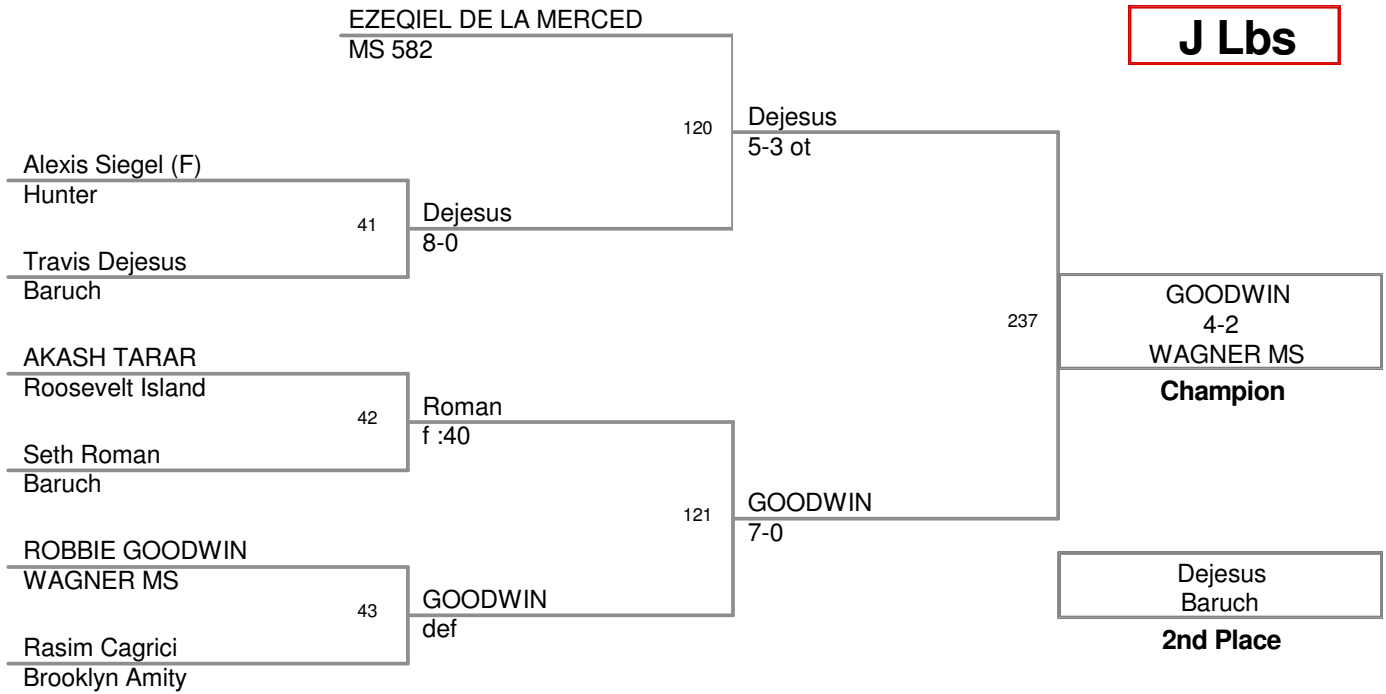

Justin Jiminez
Baruch

Champion

JOHN NOVELLI
PS19

2nd Place

BRANDON
DARABASIE
Roosevelt Island

3rd Place

B Lbs

C Lbs

NYC_Middle Div.

D Lbs

E Lbs

F Lbs

NYC_Middle Div.

G Lbs

H Lbs

J Lbs