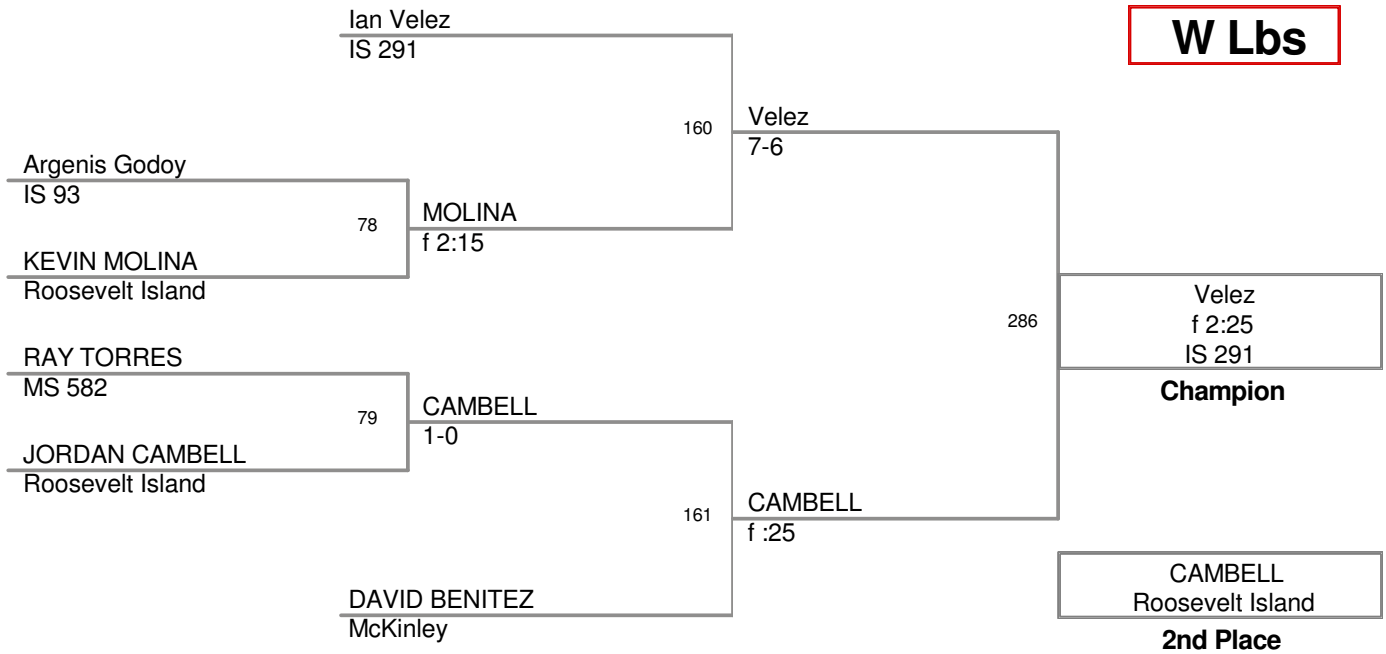

T Lbs

U Lbs

V Lbs

W Lbs

NYC_Middle Div.

X Lbs

Carlos Vargas IS 291	15	Vargas 12-0
Ronald Louissaint IS 93		

Carlos Vargas IS 291	80	Vargas f :50
Ronald Louissaint IS 93		