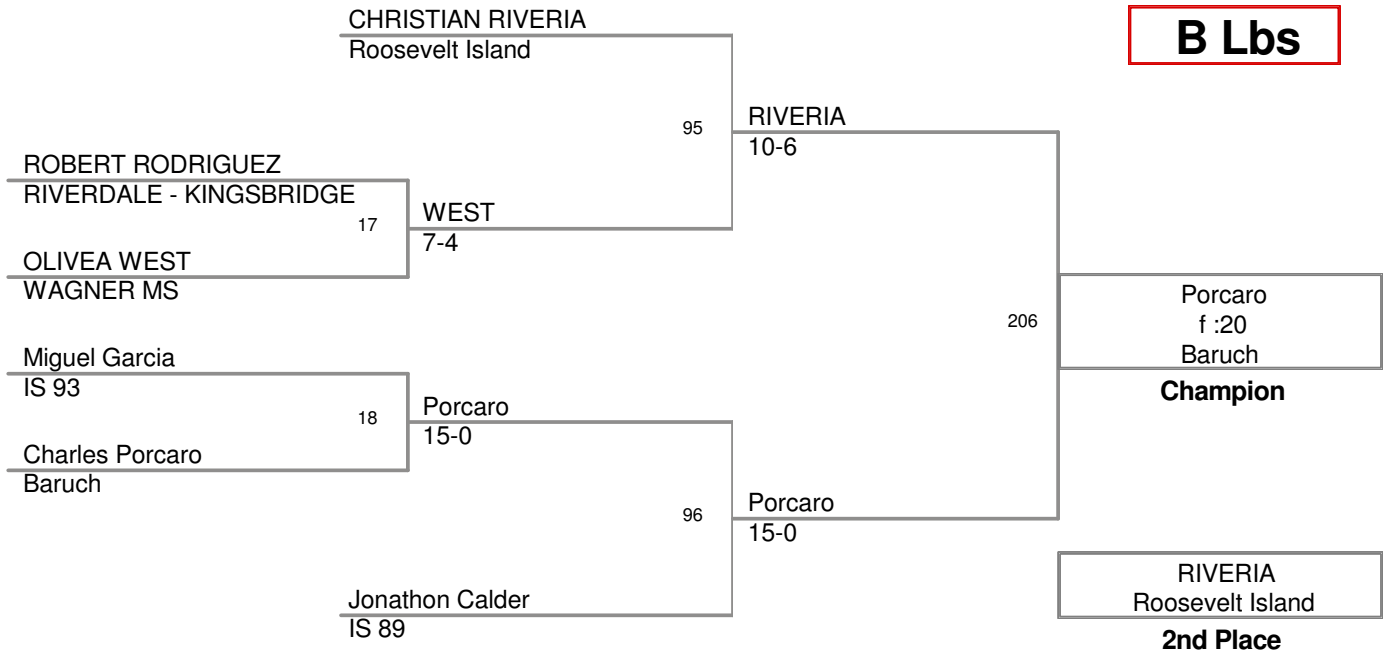

A Lbs

Justin Jiminez Baruch	1	Jiminez f 1:30
JOHN NOVELLI PS19		

BRANDON DARABASIE Roosevelt Island	16	Jiminez 19-4
Justin Jiminez Baruch		

JOHN NOVELLI PS19	94	NOVELLI 6-1
BRANDON DARABASIE Roosevelt Island		

Justin Jiminez
Baruch

Champion

JOHN NOVELLI
PS19

2nd Place

BRANDON
DARABASIE
Roosevelt Island

3rd Place

B Lbs

C Lbs