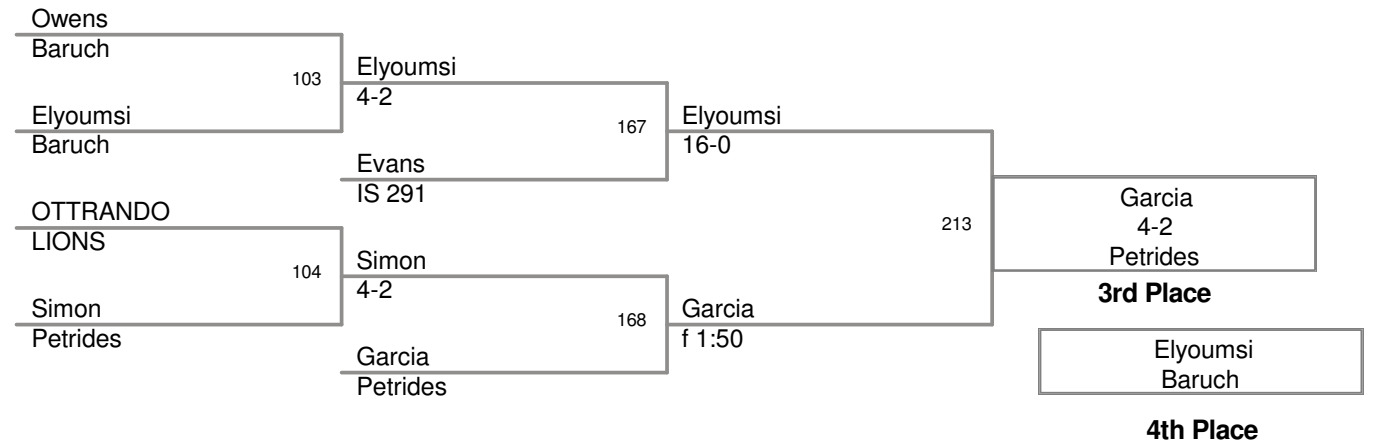

NYC_Middle Div.

D Lbs