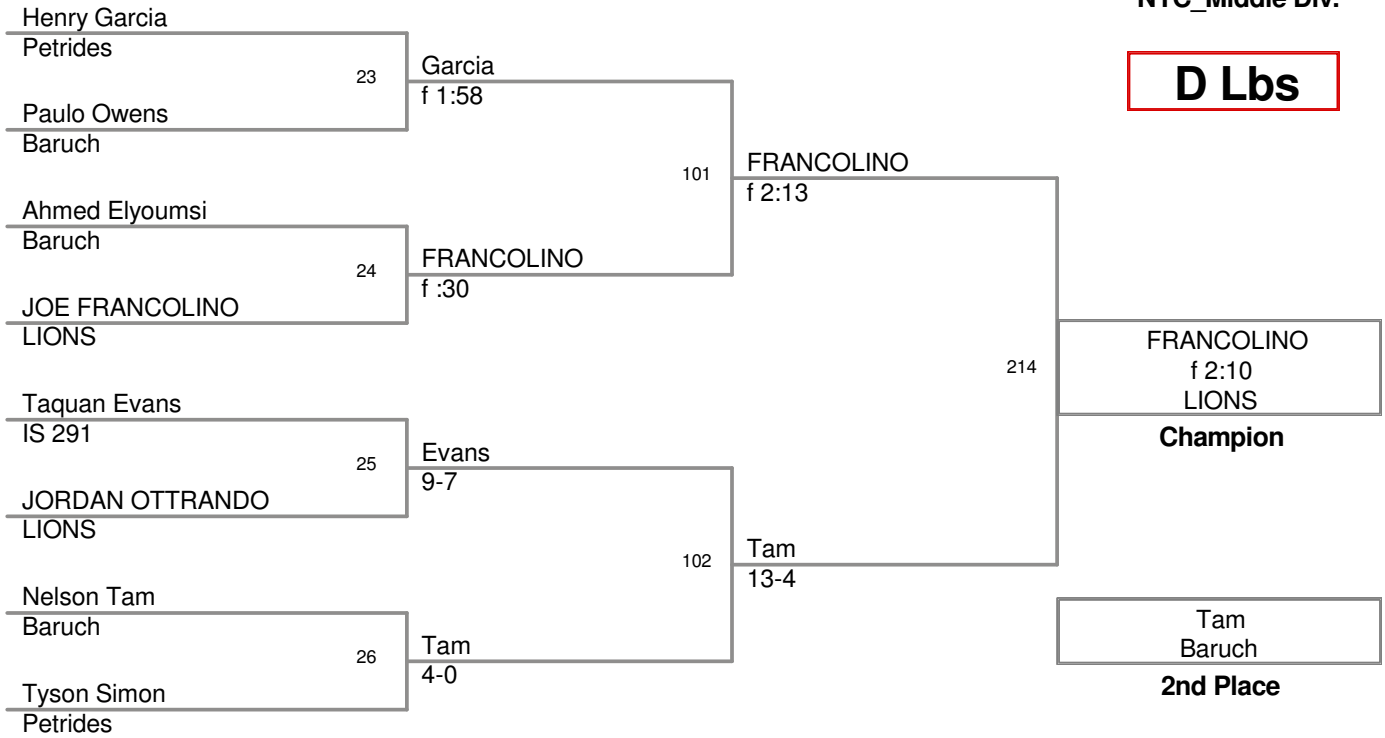

NYC_Middle Div.

D Lbs