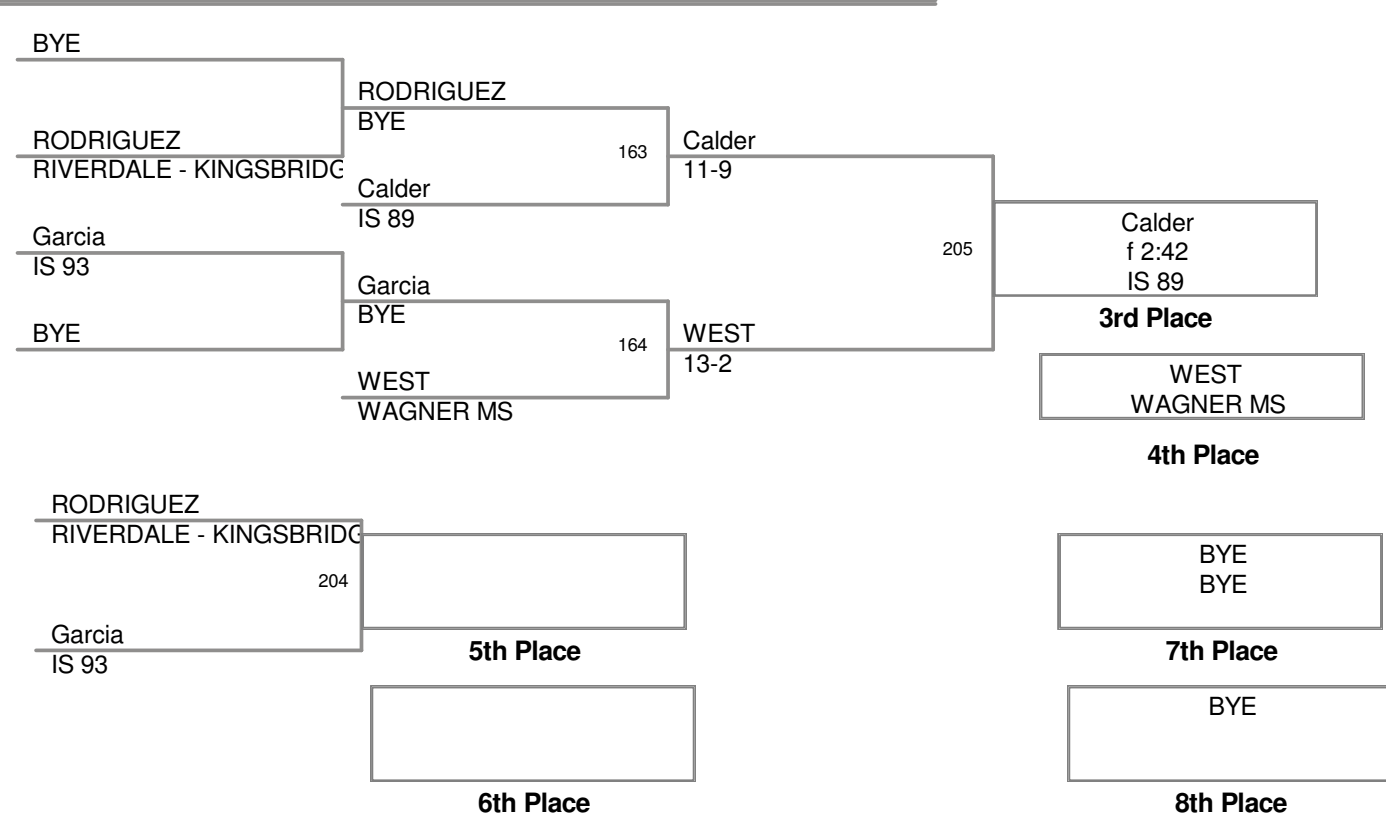

Justin Jiminez
Baruch

Champion

JOHN NOVELLI
PS19

2nd Place

BRANDON
DARABASIE
Roosevelt Island

3rd Place

B Lbs

C Lbs